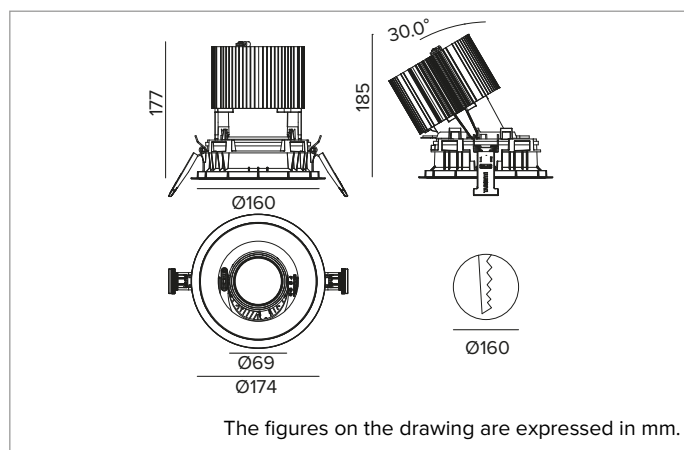

1T8639EL | CCTEVO ARCHITECTURAL 160

Adjustable recessed LED projector in a trim version

| | | | | | | |
|--------|------------------------------|------------------|---------|------|-----------------------|-------|
| | | 3000K | H(m) | D(m) | E _{max} (lx) | |
| | | Ra90 | | 33° | | |
| | | Fixture Power | 74W | 1 | 0.60 | 14461 |
| | | Source Flux | 7558lm | 2 | 1.20 | 3615 |
| | | Fixture Flux | 5483lm | 3 | 1.80 | 1607 |
| | | Efficacy | 74lm/W | 4 | 2.40 | 904 |
| TS1281 | I _{max} =1913cd/klm | I _{max} | 14461cd | 5 | 3.00 | 578 |

Optic: REFLECTOR

Beam angles: FL (33°)

Optical efficiency: 73%

Fixture flux: 5483lm

Luminous efficacy: 74lm/W

Photobiological safety: Compliant with RG1 low risk group

MECHANICAL CHARACTERISTICS

Die-cast black painted anodised aluminium body and dissipator. Black colour cover. The optical unit can be adjusted up to 30° on the vertical plane with a mechanical beam locking system and a graduated scale, and 358° on the horizontal plane. Trim version with an integrated black ring.