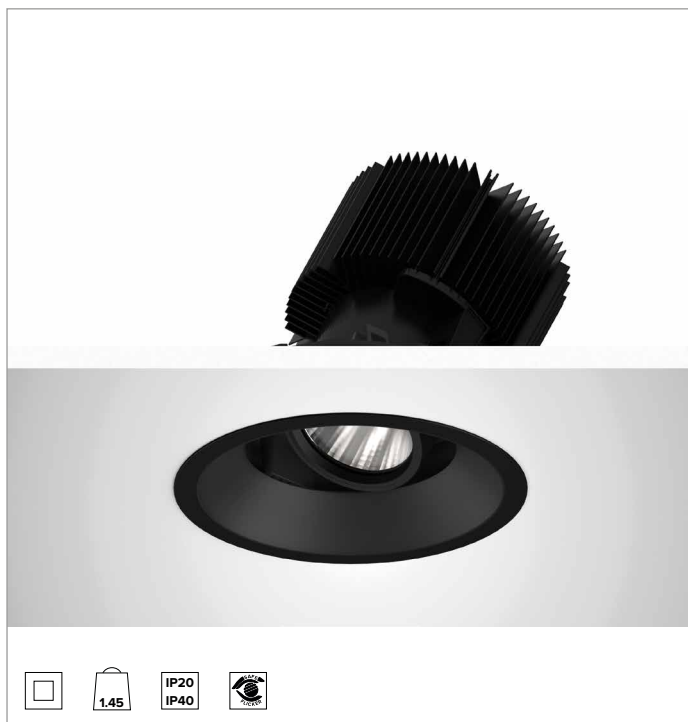

1T8639EL | CCTEVO ARCHITECTURAL 160

Adjustable recessed LED projector in a trim version

| | | | | | | |
|--------|------------------------------|------------------|---------|------|-----------------------|-------|
| | | 3000K | H(m) | D(m) | E _{max} (lx) | |
| | | Ra90 | | 33° | | |
| | | Fixture Power | 74W | 1 | 0.60 | 14461 |
| | | Source Flux | 7558lm | 2 | 1.20 | 3615 |
| | | Fixture Flux | 5483lm | 3 | 1.80 | 1607 |
| | | Efficacy | 74lm/W | 4 | 2.40 | 904 |
| TS1281 | I _{max} =1913cd/klm | I _{max} | 14461cd | 5 | 3.00 | 578 |

CCT nominal: 3000K

Lifetime (L80/B10): >50000h tq +25°C

ILLUMINOTECHNICAL CHARACTERISTICS

FL - precision optics with a black silicone cut off ring. Version with a convex faceted highly reflective anodised aluminium reflector and a holographic diffusion filter. UGR<19 (EN 12464-1).

Optic: REFLECTOR

Beam angles: FL (33°)

Optical efficiency: 73%

Fixture flux: 5483lm

Luminous efficacy: 74lm/W

Photobiological safety: Compliant with RG1 low risk group

MECHANICAL CHARACTERISTICS

Die-cast black painted anodised aluminium body and dissipator. Black colour cover. The optical unit can be adjusted up to 30° on the vertical plane with a mechanical beam locking system and a graduated scale, and 358° on the horizontal plane. Trim version with an integrated black ring.

Colour and finish: Deep black

Weight: 1.45Kg

Version: TRIM HO

Degree of protection: IP20 for recessed part

Degree of protection: IP40 for exposed part

ELECTRICAL CHARACTERISTICS

Integrated electronic ON-OFF driver.